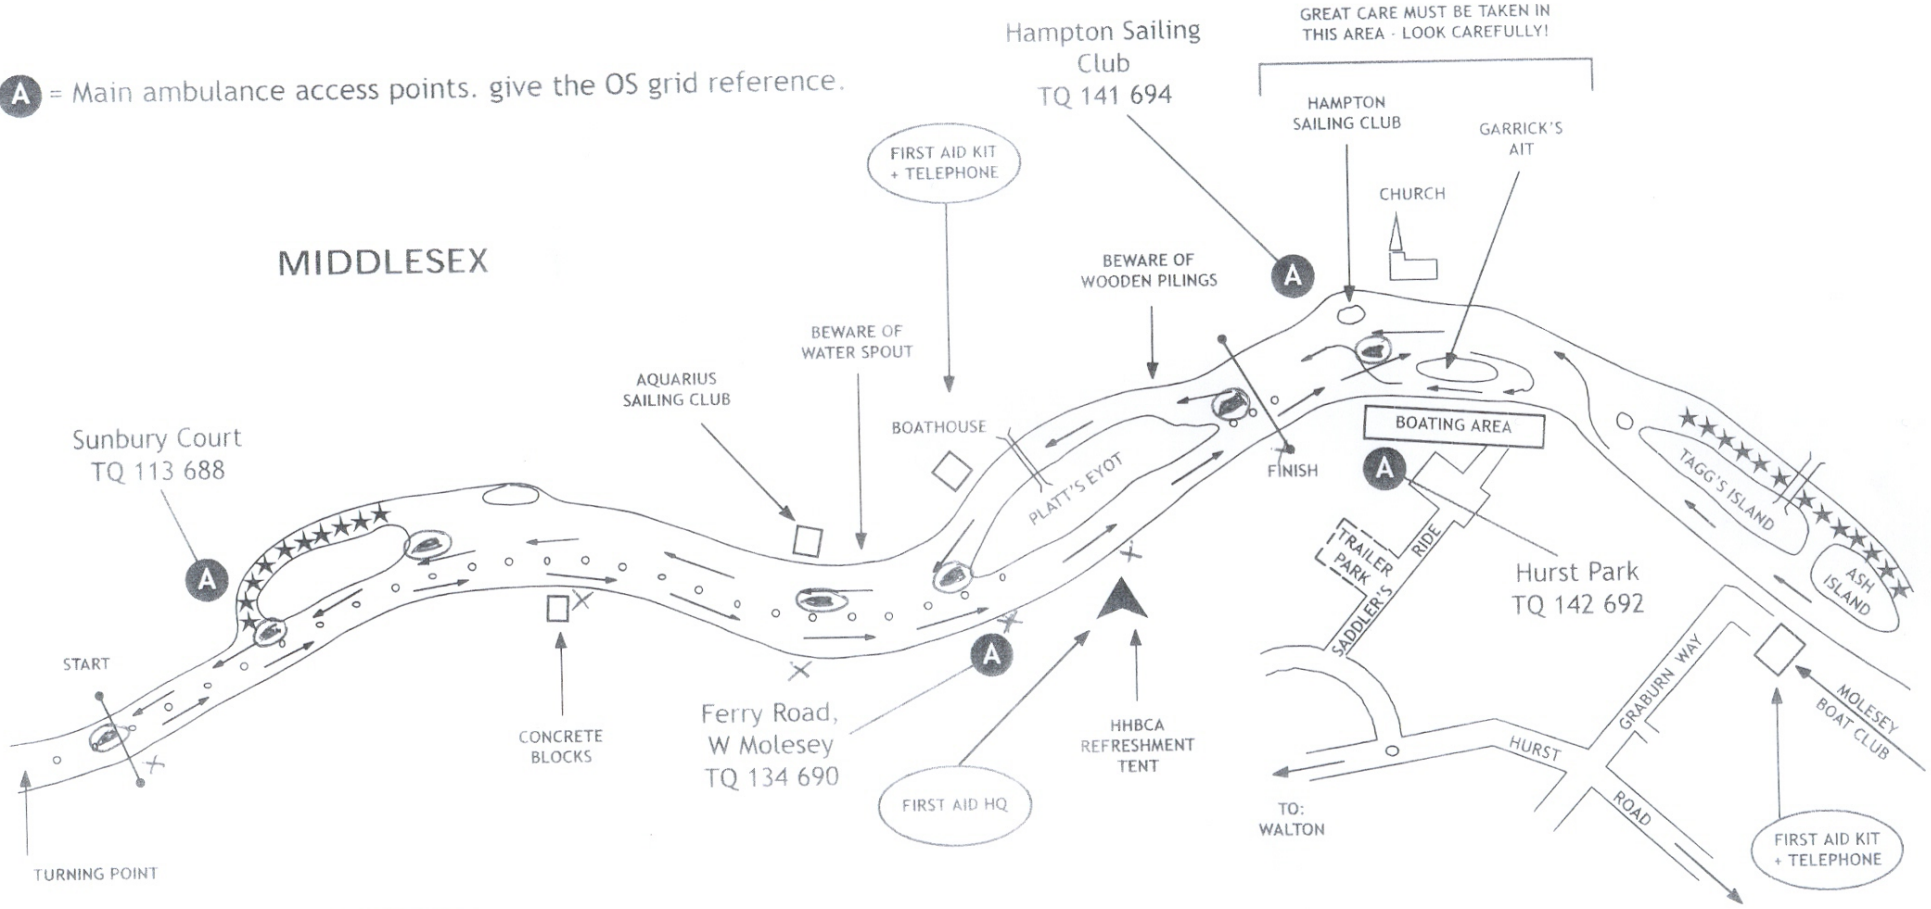

HAMPTON HEAD

START: 10.30 and 1400

A = Main ambulance access points. give the OS grid reference.

MIDDLESEX

SURREY

ooo BOUYS

★★★ NO ACCESS ALLOWED

Safety launches

x Bank umpires

GREAT CARE MUST BE TAKEN IN THIS AREA - LOOK CAREFULLY!